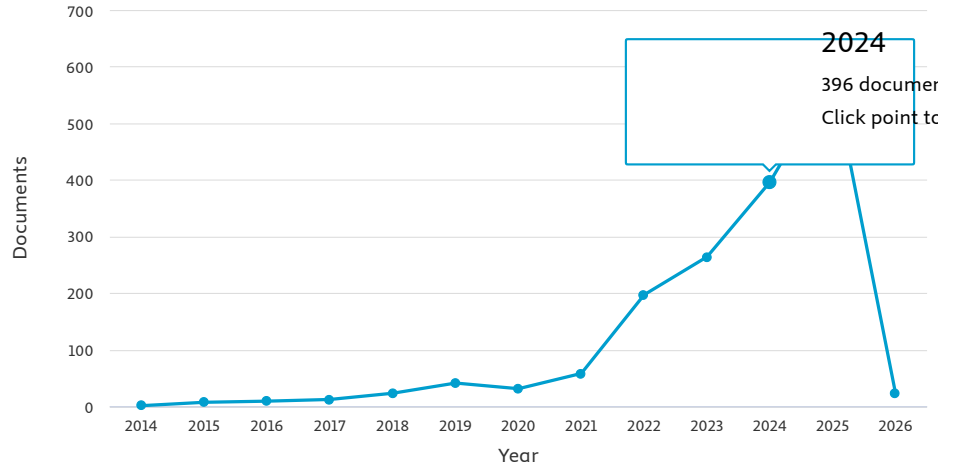

< Back to results

Export Print Email

AF-ID ("K.R. Mangalam University" 60114254)

1,646 document results

Select year range to analyze: 2014 to 2026 Analyze

| Year ↓ | Documents ↑ |
|--------|-------------|
| 2026 | 22 |
| 2025 | 585 |
| 2024 | 396 |
| 2023 | 264 |
| 2022 | 197 |
| 2021 | 58 |
| 2020 | 31 |
| 2019 | 41 |
| 2018 | 23 |

Documents by year

Click on cards below to see additional data.

Documents per year by source

Documents by author

Documents by affiliation

Documents by country/territory

Documents by type

Documents by subject area