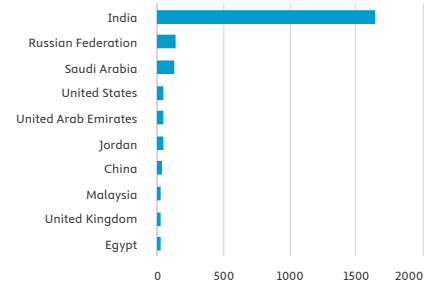

< Back to results

Export Print Email

AF-ID ("K.R. Mangalam University" 60114254)

1,646 document results

Select year range to analyze: 2014 to 2026 Analyze

| Year ↓ | Documents ↑ |
|--------|-------------|
| 2026 | 22 |
| 2025 | 585 |
| 2024 | 396 |
| 2023 | 264 |
| 2022 | 197 |
| 2021 | 58 |
| 2020 | 31 |
| 2019 | 41 |
| 2018 | 23 |

Documents by year

Click on cards below to see additional data.

Documents per year by source

Documents by author

Documents by affiliation

Documents by country/territory

Documents by type

Documents by subject area