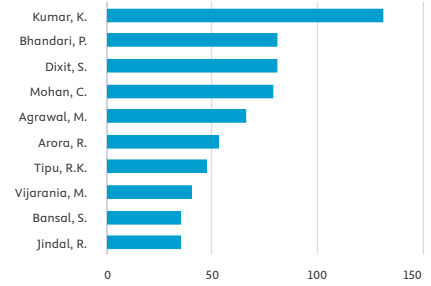

< Back to results

Export Print Email

AF-ID ("K.R. Mangalam University" 60114254)

1,646 document results

Select year range to analyze: 2014 to 2026 Analyze

| Year ↓ | Documents ↑ |
|--------|-------------|
| 2026 | 22 |
| 2025 | 585 |
| 2024 | 396 |
| 2023 | 264 |
| 2022 | 197 |
| 2021 | 58 |
| 2020 | 31 |
| 2019 | 41 |
| 2018 | 23 |

Documents by year

Click on cards below to see additional data.

Documents per year by source

Documents by author

Documents by affiliation

Documents by country/territory

Documents by type

Documents by subject area